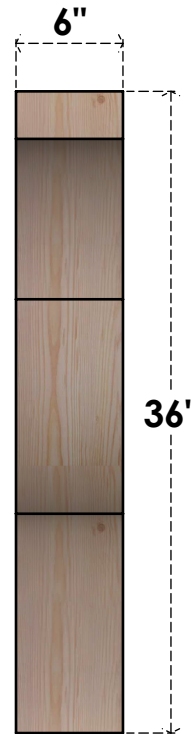

BRC06X28X36FST00RDF

6"W X 28"D X 36"H FUNSTON ROUGH SAWN BRACE, DOUGLAS FIR

SIDE

FRONT

EKENA MILLWORK
 2300 WEST MAIN ST.
 CLARKSVILLE, TX 75426
 TOLL FREE: 866-607-0453
 WWW.EKENAMILLWORK.COM

NOTES

1. INSTALLATION TO BE COMPLETED IN ACCORDANCE WITH MANUFACTURER'S SPECIFICATIONS.
2. DRAWING MAY NOT BE TO SCALE
3. THIS DRAWING IS INTENDED FOR DESIGN AND PLANNING PURPOSES ONLY.
4. ALL INFORMATION CONTAINED HEREIN WAS CURRENT AT THE TIME OF DEVELOPMENT BUT MUST BE REVIEWED AND APPROVED BY THE PRODUCT MANUFACTURER TO BE CONSIDERED ACCURATE.
5. PRODUCTS ARE NOT KILN DRIED. THIS ITEM IS UNIQUE AND WILL CONTAIN THE NATURAL VARIATIONS THAT THE WOOD SPECIES OFFERS. THIS MAY RESULT IN VARIATIONS UP TO 1/4"