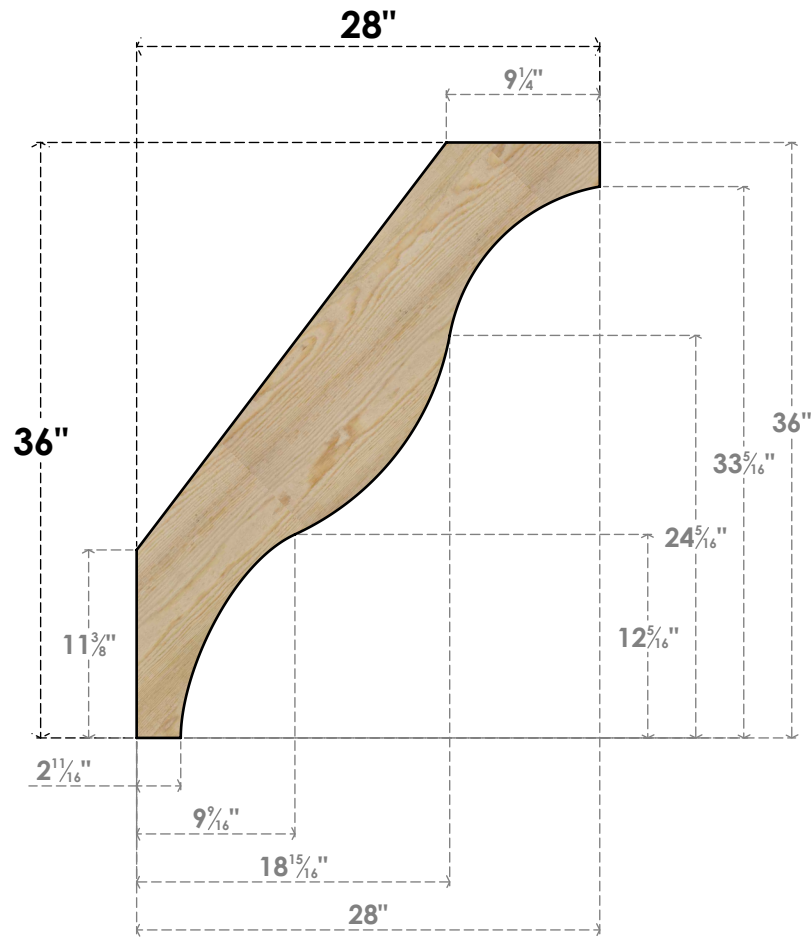

BRC06X28X36FST00RDF

6"W X 28"D X 36"H FUNSTON ROUGH SAWN BRACE, DOUGLAS FIR

SIDE

FRONT

EKENA MILLWORK
 2300 WEST MAIN ST.
 CLARKSVILLE, TX 75426
 TOLL FREE: 866-607-0453
 WWW.EKENAMILLWORK.COM

NOTES

1. INSTALLATION TO BE COMPLETED IN ACCORDANCE WITH MANUFACTURER'S SPECIFICATIONS.
2. DRAWING MAY NOT BE TO SCALE
3. THIS DRAWING IS INTENDED FOR DESIGN AND PLANNING PURPOSES ONLY.
4. ALL INFORMATION CONTAINED HEREIN WAS CURRENT AT THE TIME OF DEVELOPMENT BUT MUST BE REVIEWED AND APPROVED BY THE PRODUCT MANUFACTURER TO BE CONSIDERED ACCURATE.
5. PRODUCTS ARE NOT KILN DRIED. THIS ITEM IS UNIQUE AND WILL CONTAIN THE NATURAL VARIATIONS THAT THE WOOD SPECIES OFFERS. THIS MAY RESULT IN VARIATIONS UP TO 1/4"